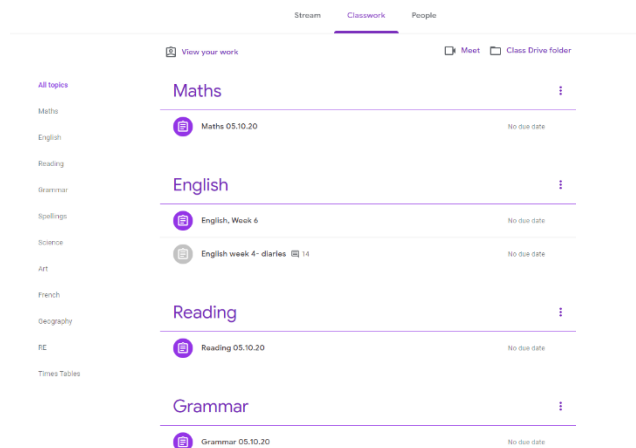

Head Teacher: Hazel Brown

2. Click on your child's current class

3. At the top of the page, click on 'Classwork'

4. You will then see each of the subjects your is learning about. Click on one of the subjects to view the learning for the week