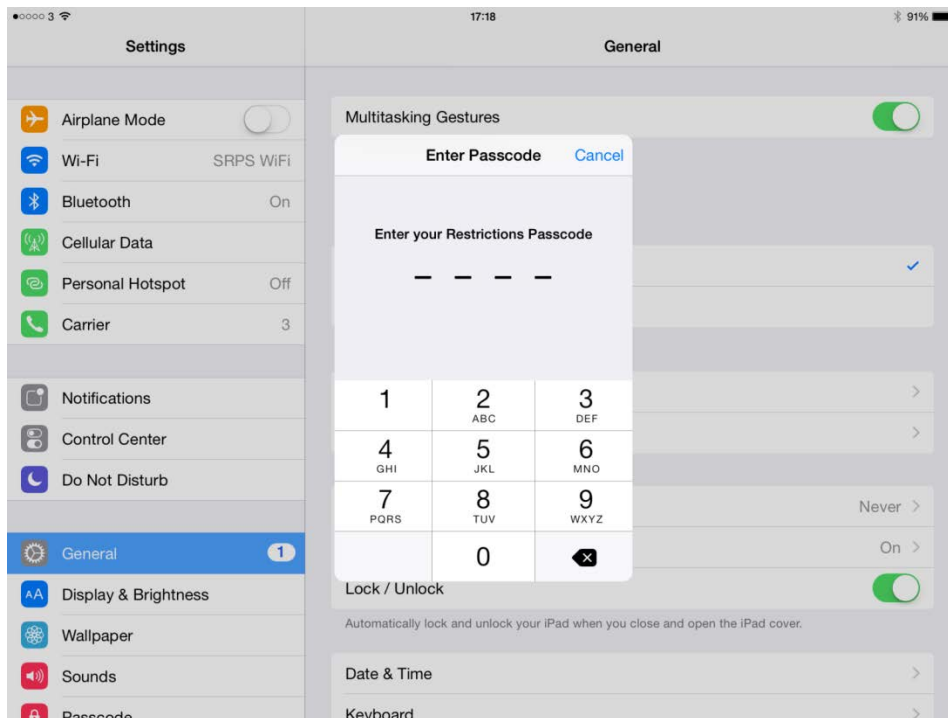

## Guide to parental controls on iPad

### 1. iPad settings

Go to **Settings** >> **General** >> **Restrictions**

Go to **Settings** >> **General** >> **Restrictions** >> **swipe left** to restrict access to the apps and devices on your iPad.

Go to **Enable Restrictions** >> then set a **Restriction Passcode**

Then set what you would like to **restrict** by **swiping right**.

Scroll down and tap *Specific Website Only*