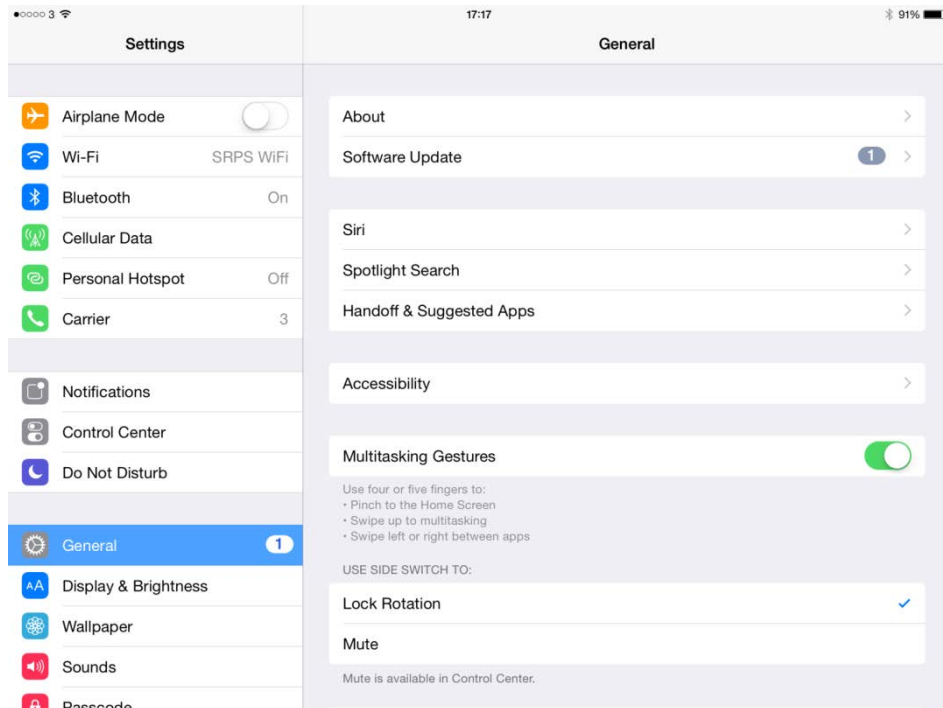

## Guide to parental controls on iPad

### 1. iPad settings

Go to **Settings** >> **General** >> **Restrictions**

Go to **Settings** >> **General** >> **Restrictions** >> **swipe left** to restrict access to the apps and devices on your iPad.

Go to **Enable Restrictions** >> then set a **Restriction Passcode**

Then set what you would like to **restrict** by **swiping right**.

Scroll down and tap *Specific Website Only*